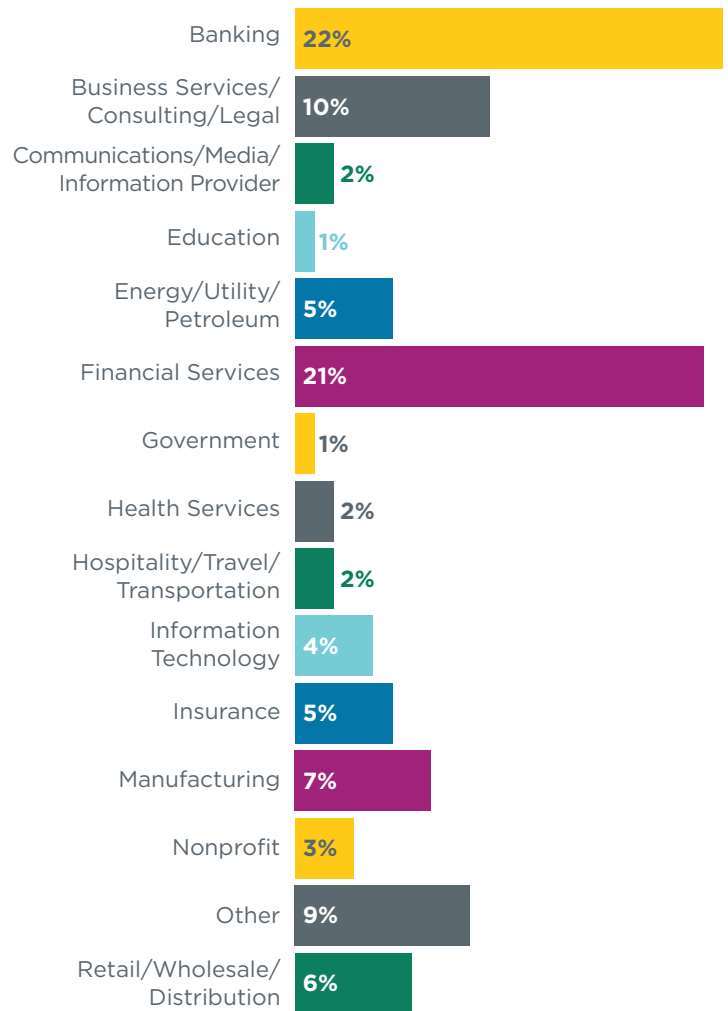

Attendee Profile

SAMPLE ATTENDEE COMPANIES

Amazon | Chick-fil-A | Fedex | Google | Hilton | Microsoft | Netflix | PayPal, Inc. | Southwest | Target | U.S. Steel | United Health Group

KEY DECISION MAKERS

INDUSTRY

NATIONWIDE AUDIENCES

TOP TIER COMPANIES

Annual Revenue